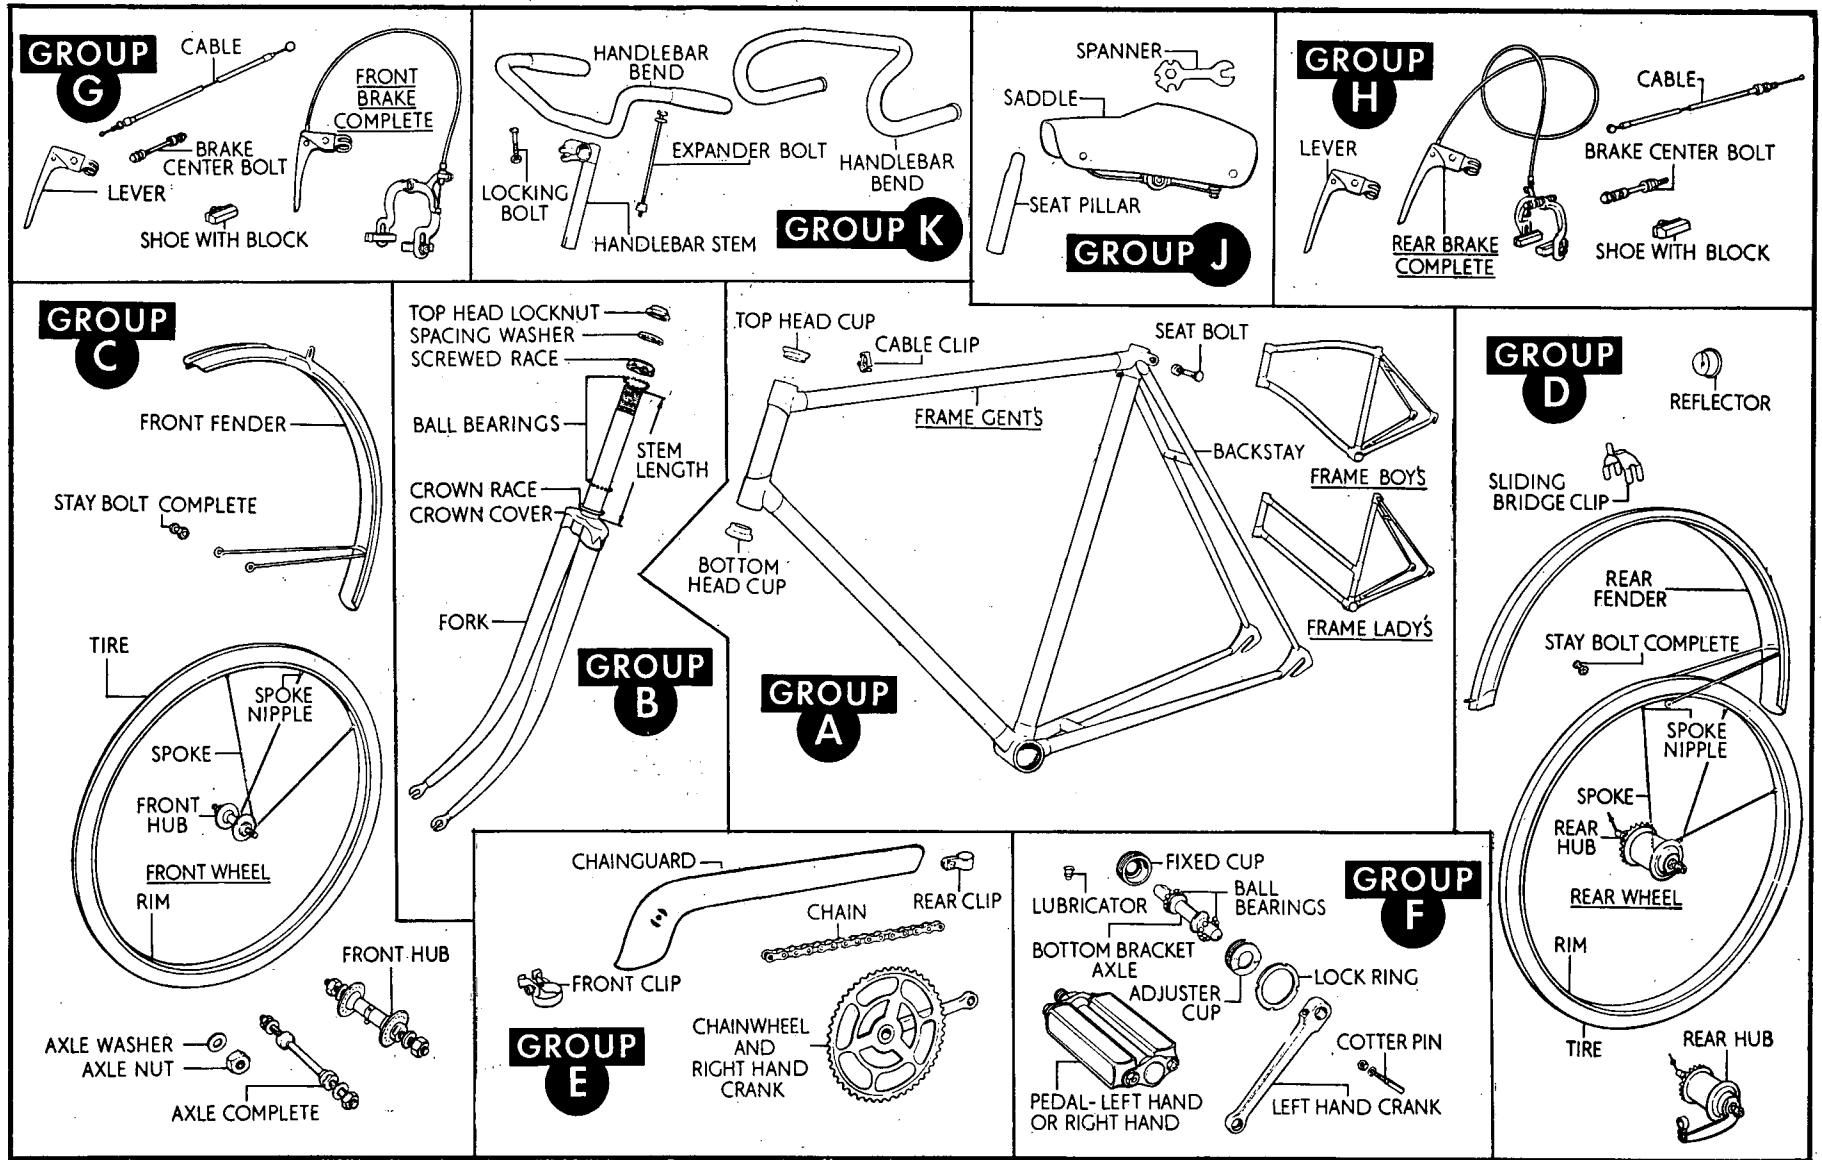

#### BICYCLE PARTS

Page

|                                     |              |
|-------------------------------------|--------------|
| Parts Guide . . . . .               | R-2          |
| Replacement Parts List              |              |
| Speed Bicycles . . . . .            | R-3, 4       |
| Deluxe, Raleigh Bicycles . . . . .  | R-5, 6, 7, 8 |
| Parts Listing with Prices . . . . . | R-9          |
| Carlton Bicycle Parts . . . . .     | R-15         |
| Color Codes . . . . .               | R-15         |

# SPARE PARTS GUIDE

When ordering state color of frame, forks, saddles, fenders, chainguards.

**NOTE** THIS EASY REFERENCE CHART WILL ASSIST YOU WHEN ORDERING YOUR REPLACEMENT PARTS FROM THE COMPLETE MODEL LIST. ALWAYS STATE THE MODEL NUMBER SHOWN ON YOUR INVOICE.